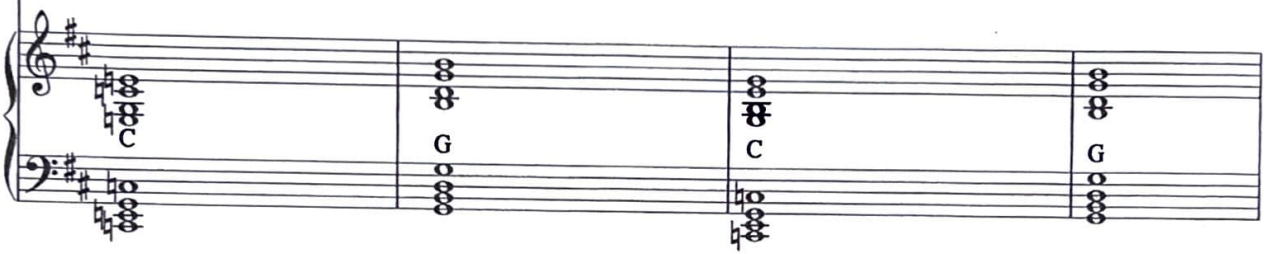

Power Chords

45

DEWEY (high) & NED (low)

Mag - got Death - man - ia! Fans go - ing off the wall!

CHILDREN OF ROCK

DEWEY / NED

School Of Rock

D