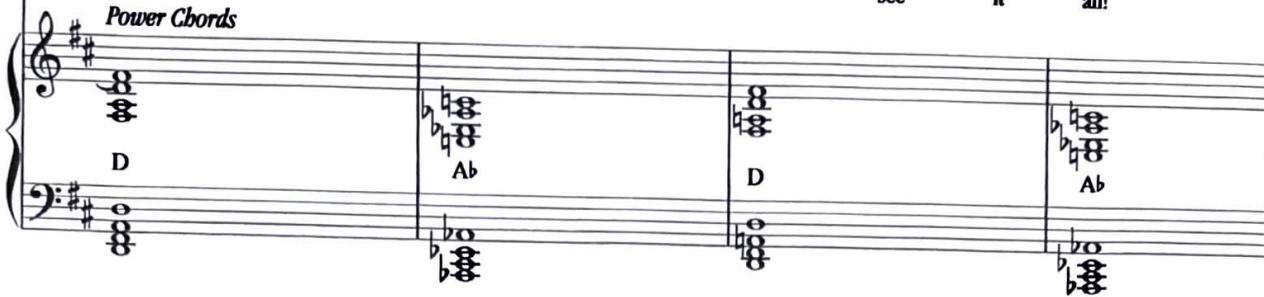

START

DEWEY emerges with a large amp and rack of guitars.

School Of Rock

36

41

C DEWEY

NED (seeing it)

Pic - ture the may - hem! I see it all!

Power Chords

45

DEWEY (high) & NED (low)

Mag - got Death - man - ia! Fans go - ing off the wall!

CHILDREN OF ROCK

DEWEY / NED

School Of Rock

D

Musical notation for measures 53-56, including piano and bass staves with chords Bm and E.

END

57

NED

DEWEY & NED

- ging and ree-ling, Noth - ing like the fee-ling When you're a Ti tan of rock! Full

Musical notation for measures 57-60, including piano and bass staves with chords Bm and E.

61

throt-le jam-min' Hard - core bo-dy slam-min' Death met-al Chil-dren of Rock

Musical notation for measures 61-64, including piano and bass staves with chords Bm and E.